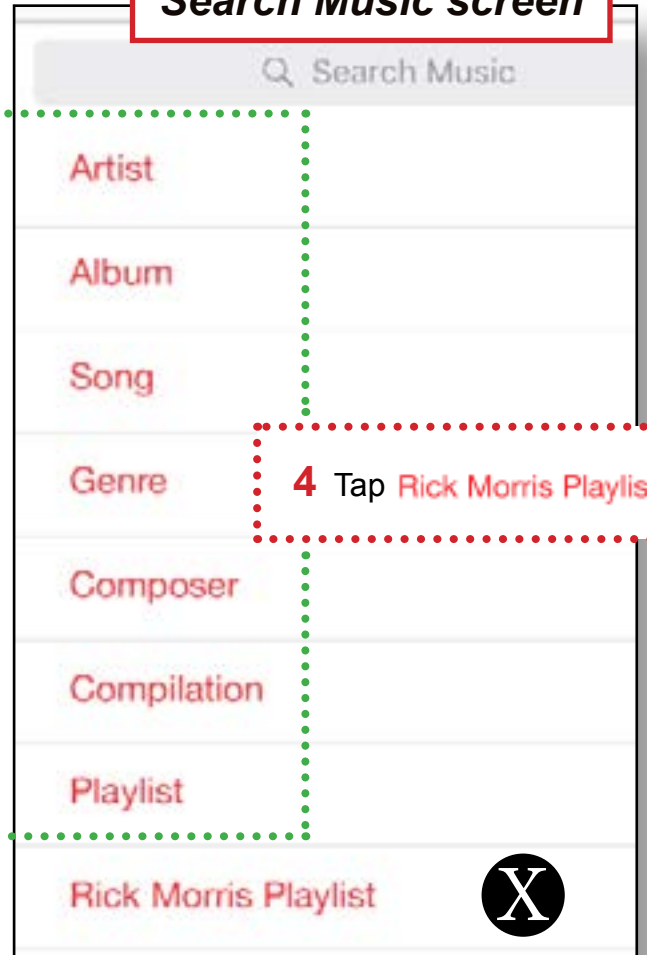

## How to Create a Cue

- 1 Tap the title text box.
- 2 Enter cue name.

*Music Cue app users:* if you'd like a promo code for an upgrade to Class Cues, just email me. I've got 50 codes to hand out. [rickgmt@gmail.com](mailto:rickgmt@gmail.com)

**New and improved Search Music screen**

- 3 Tap **Select Song**

- 5 Tap any song.

- 4 Tap **Rick Morris Playlist**

- 6 Tap **Save**

**7 Rock it!**

*with just a tap, tap*