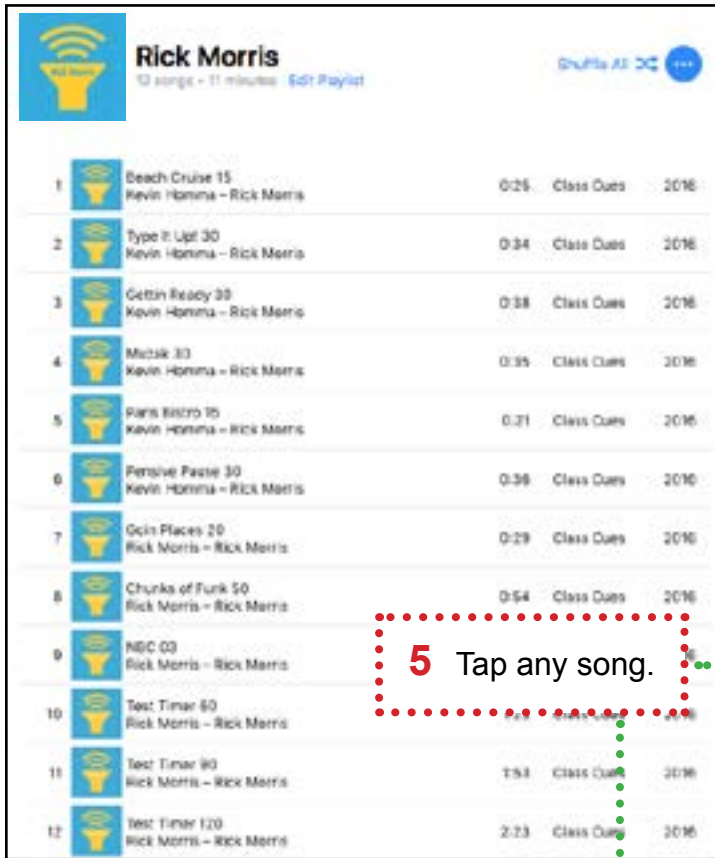

# CLASS CUES APP 3.0

now with a **Rick Morris Playlist** of 12 cue songs preloaded

## How to Create a Cue

- 1 Tap the title text box.
- 2 Enter cue name.

*Music Cue app users:* if you'd like a promo code for an upgrade to Class Cues, just email me. I've got 50 codes to hand out. [rickgmt@gmail.com](mailto:rickgmt@gmail.com)

**New and improved Search Music screen**

- 3 Tap **Select Song**

- 5 Tap any song.

- 4 Tap **Rick Morris Playlist**

- 6 Tap **Save**

**7 Rock it!**

*with just a tap, tap*